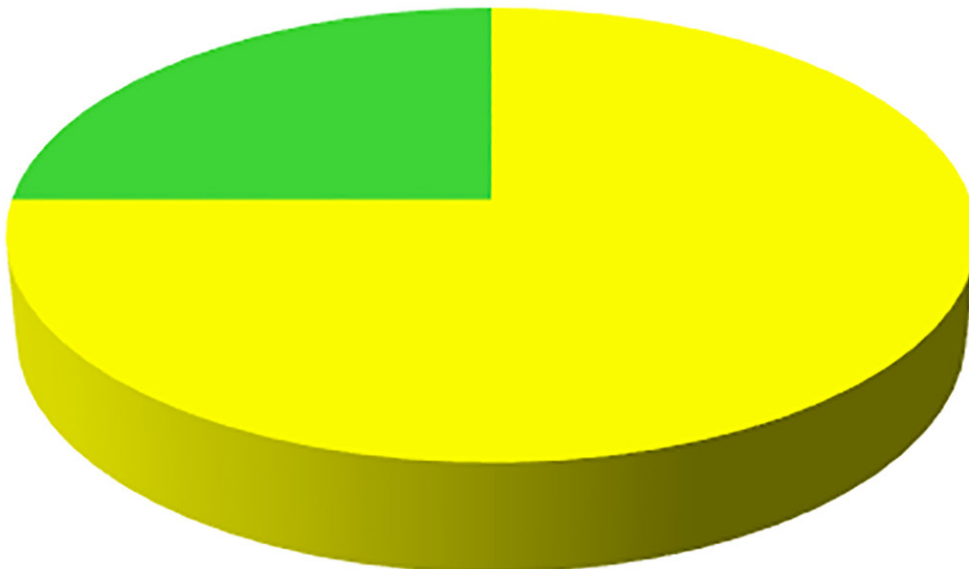

May 2022 Copper Basin Outages 4 Outages

- Material or equipment fault/failure
- Animals/birds