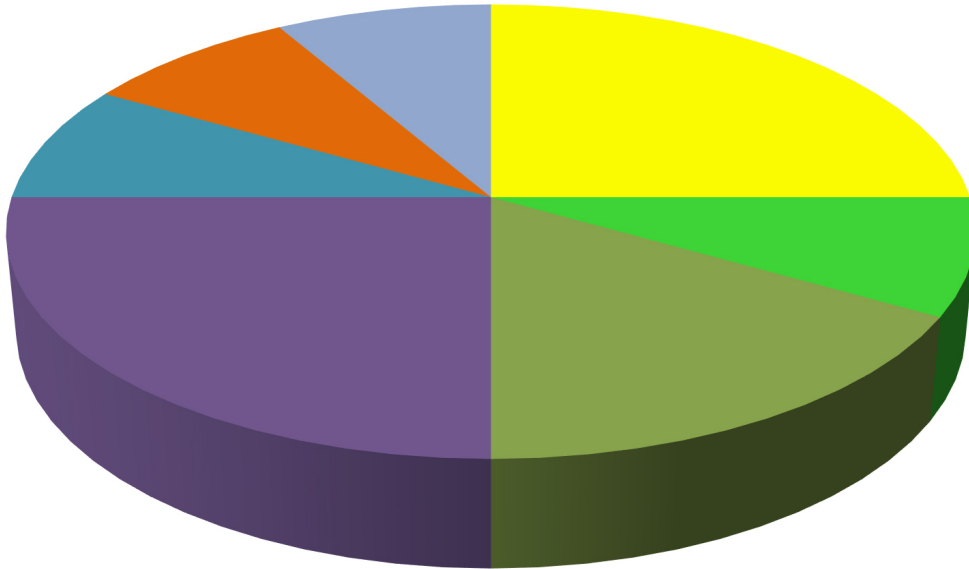

June 2022 Copper Basin Outages 12 Outages

- Material or equipment fault/failure
- Unknown Cause
- Lightning
- Equipment failure
- Public or Members
- Animals/birds
- Trees (non-weather related)