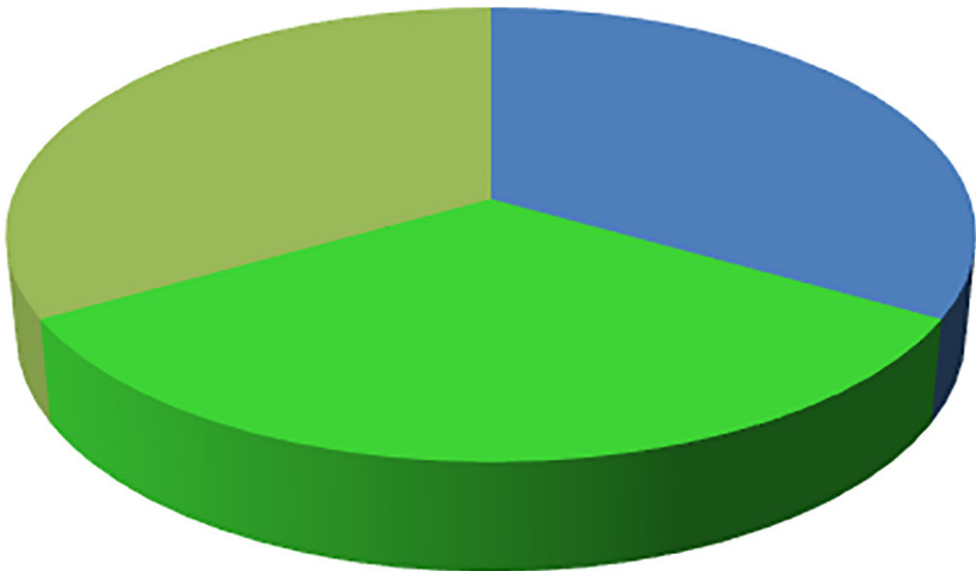

■ Public or Members

■ Unknown Cause

February 2022 Copper Basin Outages 4 Outages

■ Material or equipment fault/failure ■ Snow/ice/sleet/frost/trees outside ROW ■ CVEA caused

January 2022 Copper Basin Outages 3 Outages