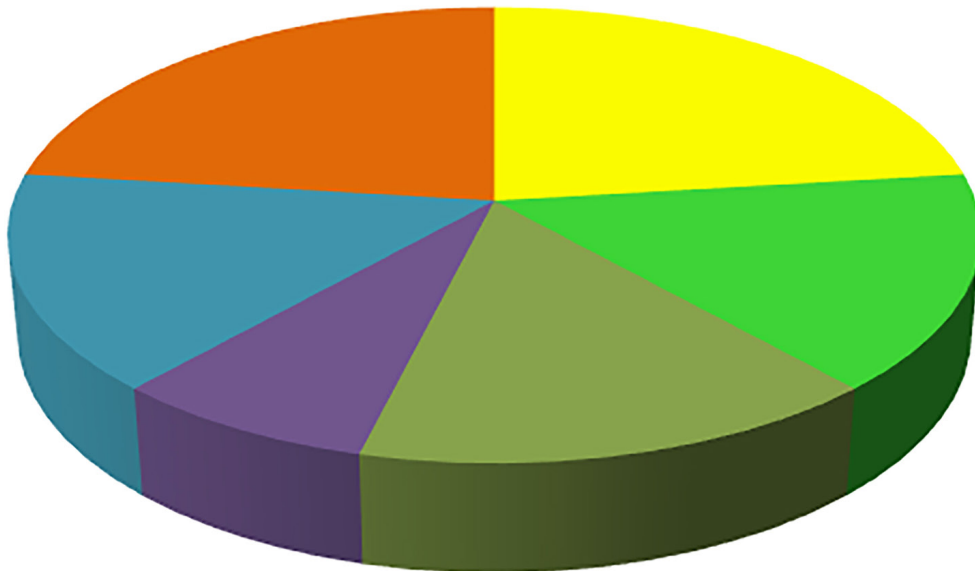

July 2022 Copper Basin Outages 13 Outages

■ Animals/birds   ■ Unknown Cause   ■ Trees (non-weather related)
■ Material or equipment fault/failure   ■ Wind/trees in ROW   ■ Wind/trees outside ROW