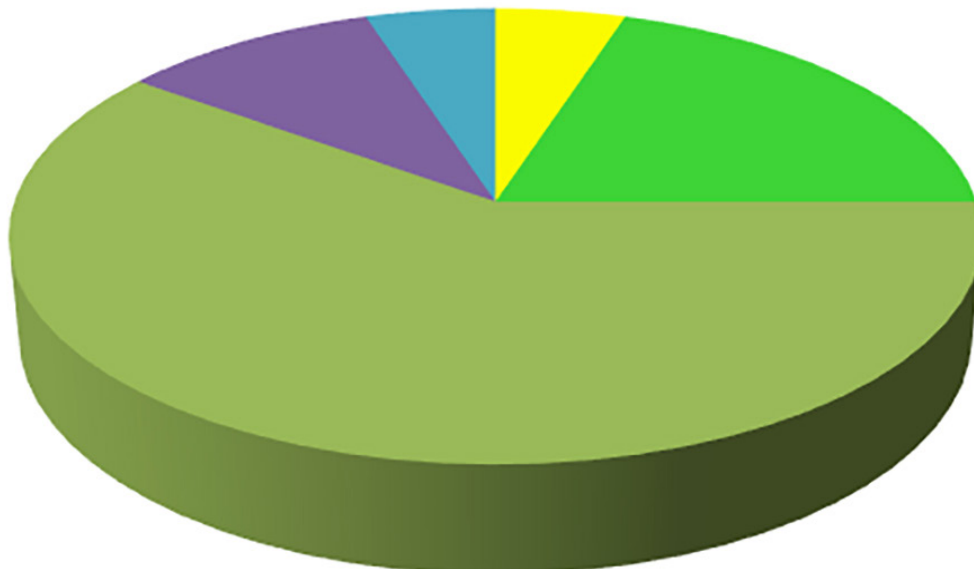

September 2022 Copper Basin Outages 20 Outages

- Equipment failure
- Wind/trees in ROW
- Wind/trees outside ROW
- Public or Members
- Material or equipment fault/failure