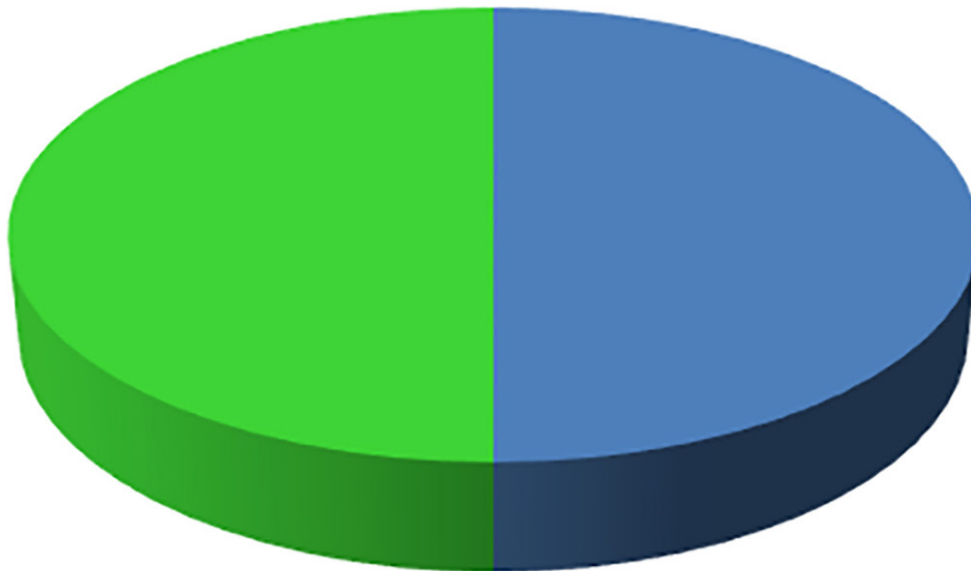

March 2022 Copper Basin Outages 2 Outages

■ Public or Members

■ Unknown Cause