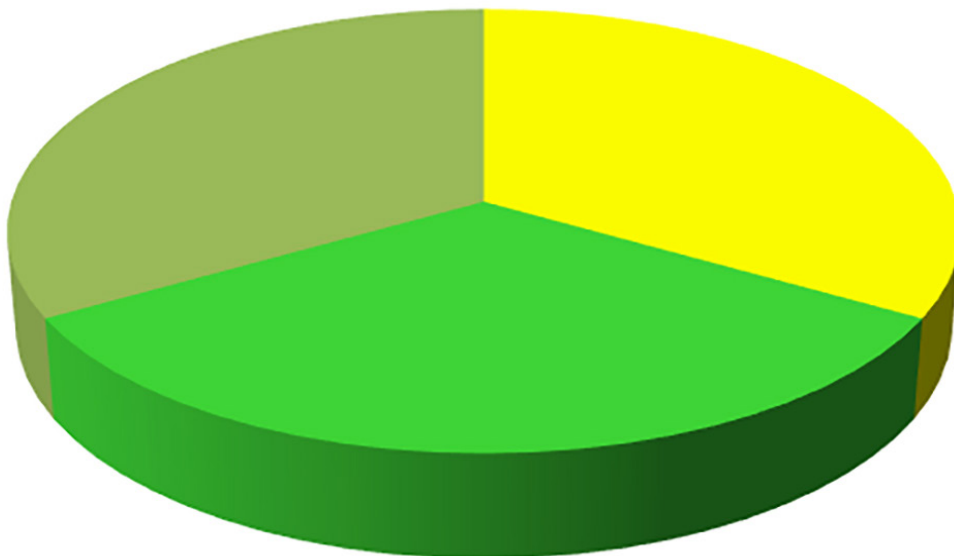

December 2022 Copper Basin Outages 16 Outages

- Snow/ice/sleet/frost (not trees)
- Equipment failure
- Unknown Cause
- Trees (non-weather related)
- Material or equipment fault/failure

November 2022 Copper Basin Outages 3 Outages