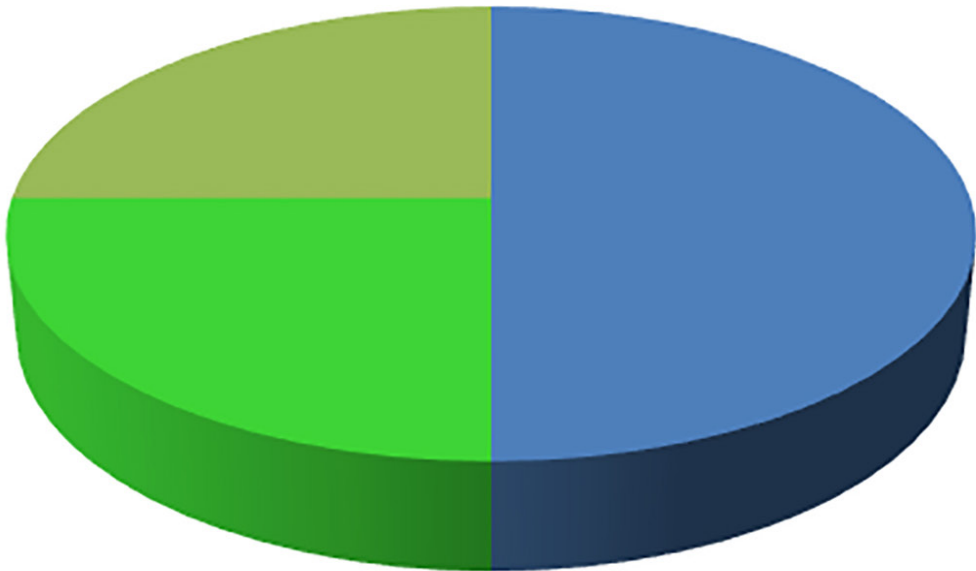

February 2022 Copper Basin Outages 4 Outages

■ Material or equipment fault/failure   ■ Snow/ice/sleet/frost/trees outside ROW   ■ CVEA caused