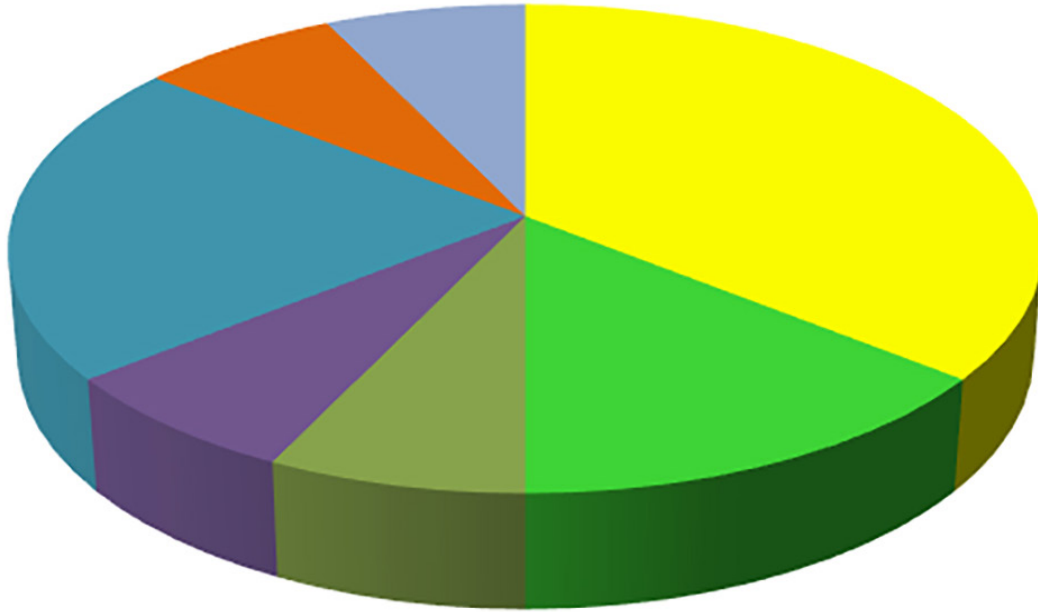

October 2022 Copper Basin Outages 14 Outages

- Material or equipment fault/failure
- Power Supplier Other
- Public or Members
- Wind (not trees)
- Wind/trees outside ROW
- Snow/ice/sleet/frost (not trees)
- Trees (non-weather related)