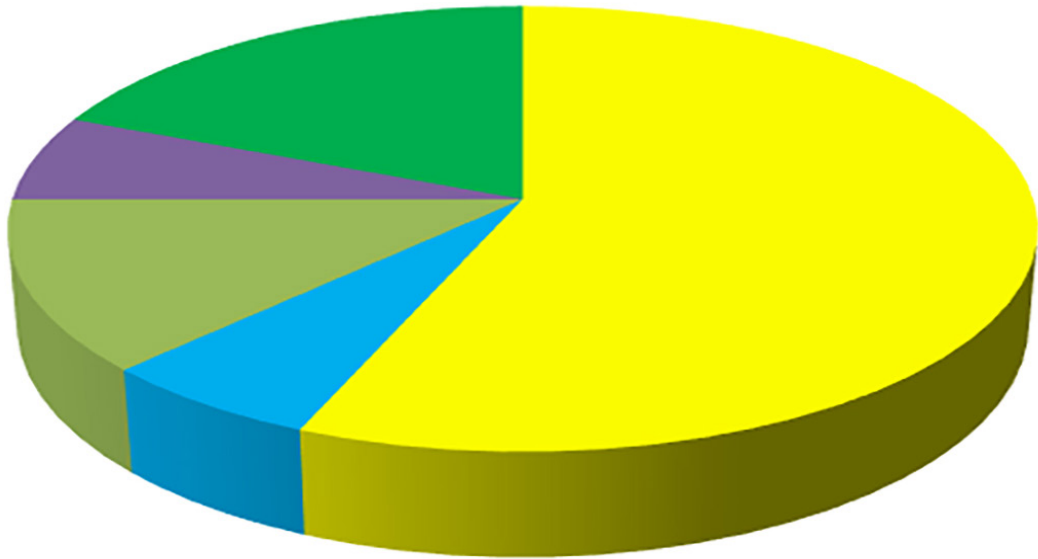

December 2022 Copper Basin Outages 16 Outages

- Snow/ice/sleet/frost (not trees)
- Equipment failure
- Unknown Cause
- Trees (non-weather related)
- Material or equipment fault/failure

November 2022 Copper Basin Outages 3 Outages