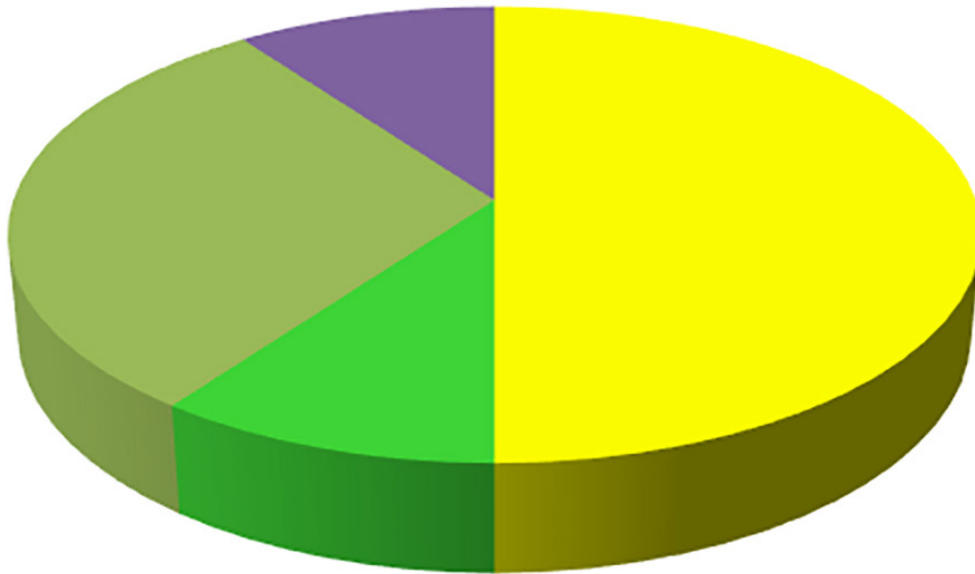

August 2022 Copper Basin Outages 10 Outages

■ Wind/trees outside ROW   ■ Unknown Cause   ■ Public or Members   ■ Wind/trees in ROW