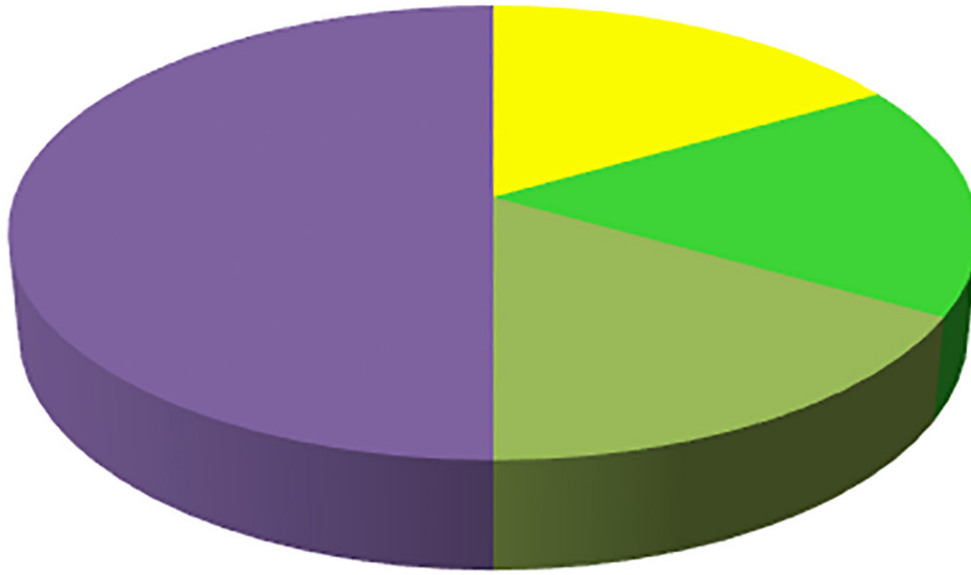

April 2022 Copper Basin Outages 6 Outages

■ Material or equipment fault/failure   ■ Public or Members   ■ Unknown Cause   ■ Switching